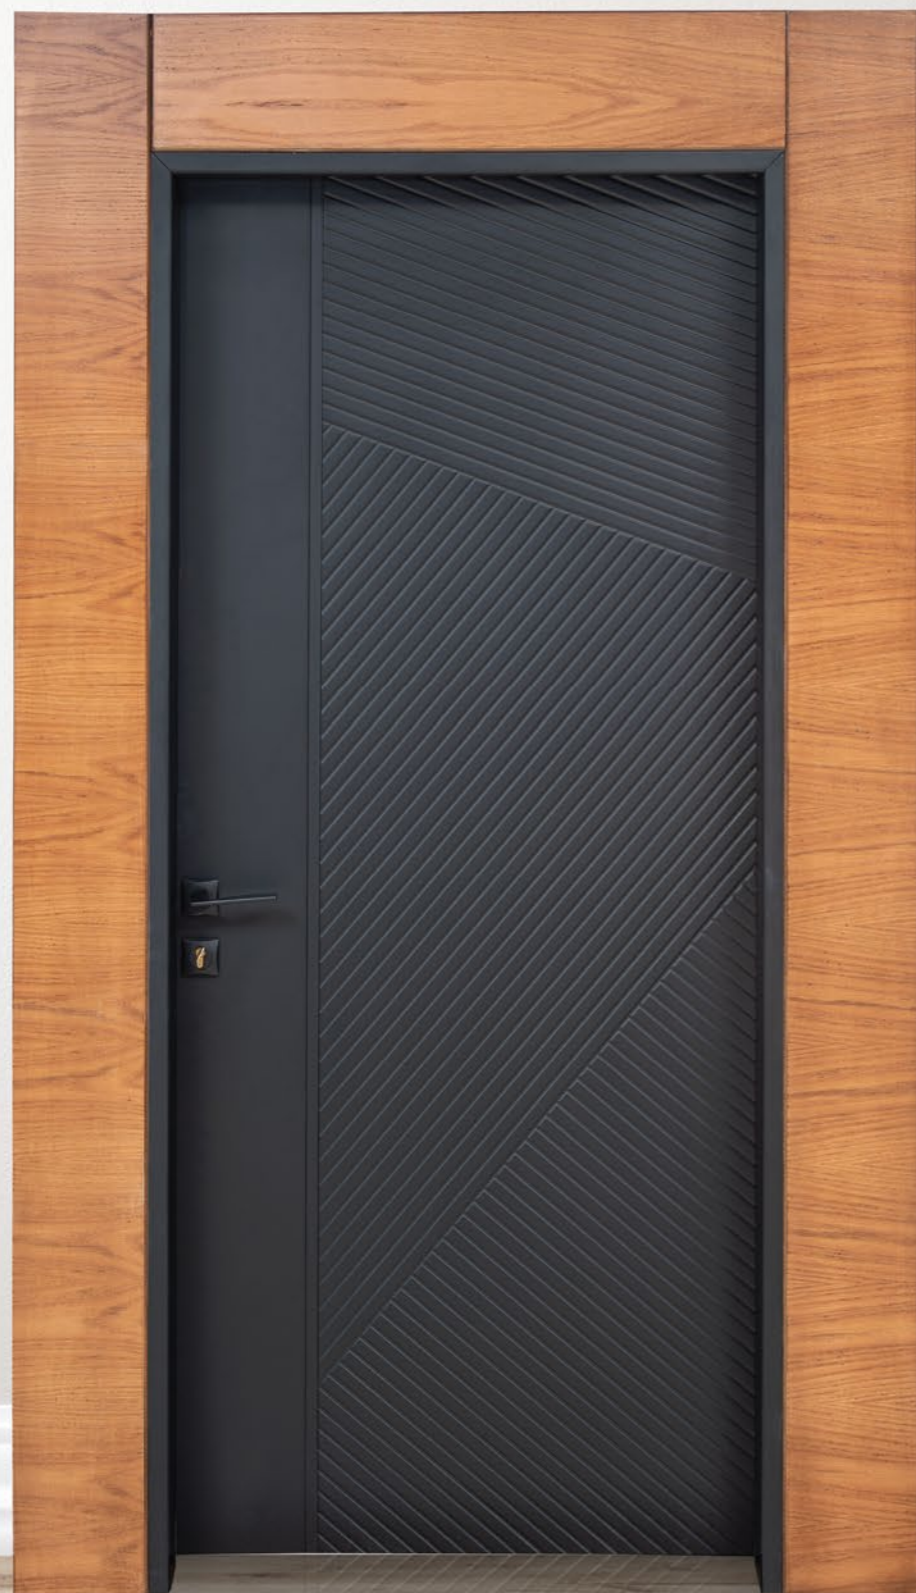

We're Different

■ AP- 5063